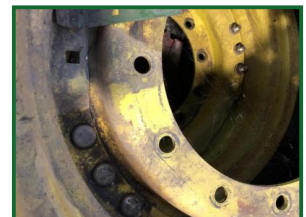

Michelin 540/65 x30 Wheels

£400.00

Pair of Michelin 540/65 x30 wheels & tyres, 10% tread but solid air tight tyres, JD 7000/8000 series centres, adjustable rims.

Product Details

Category/Type	Machinery/Wheels etc
Make	Michelin
Model	540/65 x30 Wheels
Year	-
Hours	-