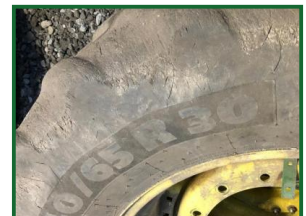

Michelin 540/65 x30 Wheels

£400.00

Pair of Michelin 540/65 x30 wheels & tyres, 10% tread but solid air tight tyres, JD 7000/8000 series centres, adjustable rims.

Product Details

Category/Type	Machinery/Wheels etc
Make	Michelin
Model	540/65 x30 Wheels
Year	-
Hours	-