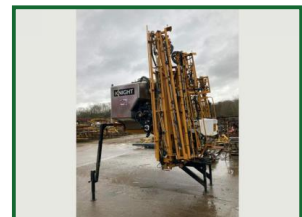

Knight Demount 3000L 24m Sprayer

£POA

Year 2016 Knight JCB demount sprayer, 3000 Litre, 24m V fold boom (can go to 28/30m with modification) maximiser fluid control, air shut off, AR460 pump, Knight switch box and RDS Delta 34i controller, owner operator, very clean, tidy machine.

Product Details	
Category/Type	Sprayers
Make	Knight
Model	Demount 3000L 24m Sprayer
Year	2016
Hours	-

Grantham, Lincolnshire

Tel: 07887 754939

www.sjbtractors.co.uk scott@sharmans-agri.co.uk