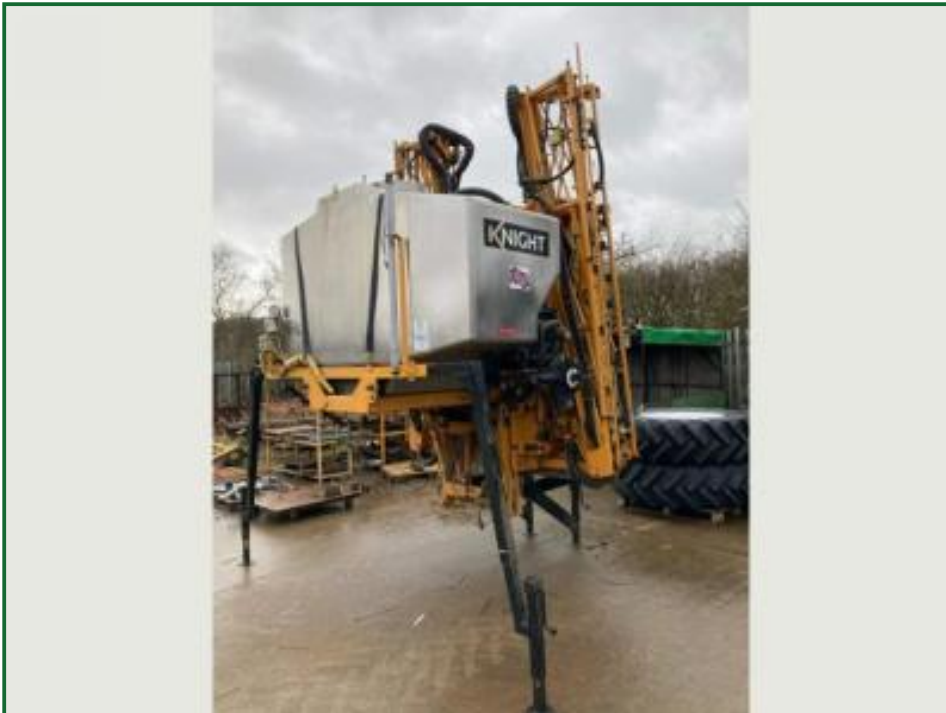

Knight Demount 3000L 24m Sprayer

£POA

Year 2016 Knight JCB demount sprayer, 3000 Litre, 24m V fold boom (can go to 28/30m with modification) maximiser fluid control, air shut off, AR460 pump, Knight switch box and RDS Delta 34i controller, owner operator, very clean, tidy machine.

Product Details	
Category/Type	Sprayers
Make	Knight
Model	Demount 3000L 24m Sprayer
Year	2016
Hours	-

Grantham, Lincolnshire

Tel: 07887 754939

www.sjbtractors.co.uk scott@sharmans-agri.co.uk