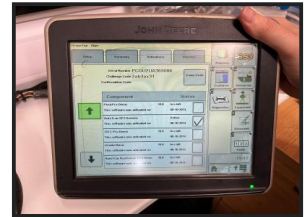

JD 2630 Display cw AT Activation - SOLD

£2,750.00

JD 2630 Display, cw Auto Trac Activation.

Product Details	
Category/Type	Tractors
Make	JD
Model	2630 Display cw AT Activation - SOLD
Year	-
Hours	-

Grantham, Lincolnshire, NG32 2AB