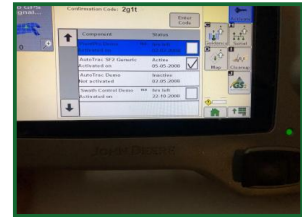

JD 1800 Screen cw SF2 Auto Trac Activation

£2,450.00

JD 1800 screen, cw Auto Trac SF2 Generic activation.

Product Details

Category/Type	Machinery/Wheels etc
Make	JD
Model	1800 Screen cw SF2 Auto Trac Activation
Year	-
Hours	-