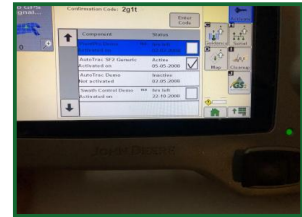

## JD 1800 Screen cw SF2 Auto Trac Activation - SOLD

**£POA**

JD 1800 screen, cw Auto Trac SF2 Generic activation.

### Product Details

Category/Type	Machinery/Wheels etc
Make	JD
Model	1800 Screen cw SF2 Auto Trac Activation - SOLD
Year	-
Hours	-

Grantham, Lincolnshire

Tel: 07887 754939

[www.sjbtractors.co.uk](http://www.sjbtractors.co.uk) [scott@sharmans-agri.co.uk](mailto:scott@sharmans-agri.co.uk)