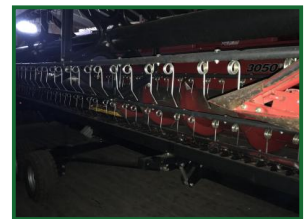

## Case 8230 AFS cw Redekop chop - Only 843 & 1024 hours.

### £POA

Case 8230 AFS Axial Flow, Year 2014, Only 843 & 1024 hours, Redekop Chopper, Accuguide ready cw Pro 700 screen & Nav controller, No receiver, 710/70 x42 & 500/85 x24 Tyres, Yield & Moisture, 25ft Varifeed header cw side knife & Trolley, Compressor, a very tidy low hour combine.