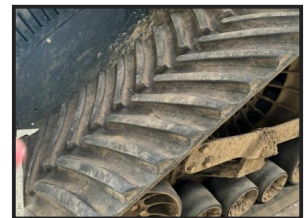

### £POA

Case Quadtrac 550, 61reg September 2011, Only 3350 hours from new, Full Guidance cw 372 Receiver, Pro 700 Display, 34" Tracks 70%, Rear Draw Bar, 6 x scvs, Isobus, Leather Seat, a lovely low hour, one owner from new tractor.